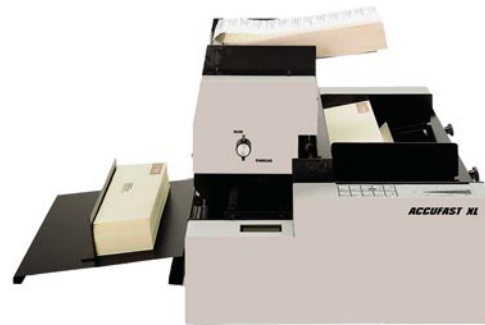

Midco's Accufast™ Printers and Labelers

Midco has worked closely with the engineers at Asmarc to develop Accufast printers and labeling machines that have been modified specifically for seed research usage. This equipment will make your life easier by automating seed packet printing and labeling. Labor is reduced, speed is enhanced, and accuracy improved many times over.

Accufast™ Freehand Printer

- Modified for Seed Packets
- Time and Labor Saver
- Prints directly on seed packet eliminating labels
- Prints from 5-10,000 #3 packets/hour
- Simple Barcode Capabilities
- Light Weight - only 20 lbs.
- Small Footprint - 12"Lx13"W x11" H

Accufast™ XL Labeler

- Time and Labor Saver
- Eliminates Hand Labeling
- Improves Accuracy
- Label Placement to 1/10"
- Up to 15,000 labels/hour
- Optional Roller Adapter Available for Zebra Labels
- OA Dims 20"L x 21"W x 16" H, 69 lbs.